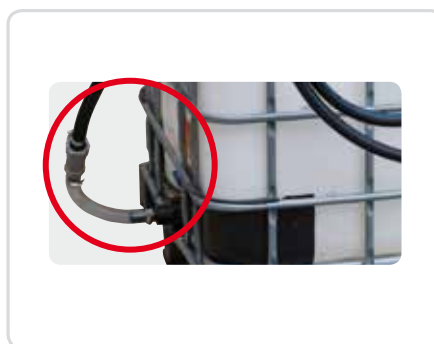

Gravity kit

Manual nozzle + IBC bottom adapter

PRODUCTS' RANGE

Code	Description
F15517000	Gravity kit

Kit bottom connection

PRODUCTS' RANGE

Code	Description
F15515010	Kit bottom connection

External suction hose