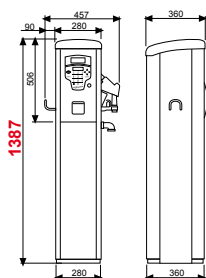

## DIMENSIONS

COLUMN VERSION

Hose:  
- length 6 m  
- Ø 3/4"

## PRODUCTS' RANGE WEIGHT AND PACKAGING

Code	Weight		Packaging		N. Boxes/ Europallet	
	kg	lbs	mm	pcs/box		
<b>F00743060</b>	50	110	1478x488x400	1	6*	4

Column versions

\* Pallet XL

**Flow-rate**  
up to  
**34** l/min  
(up to 9 gpm)